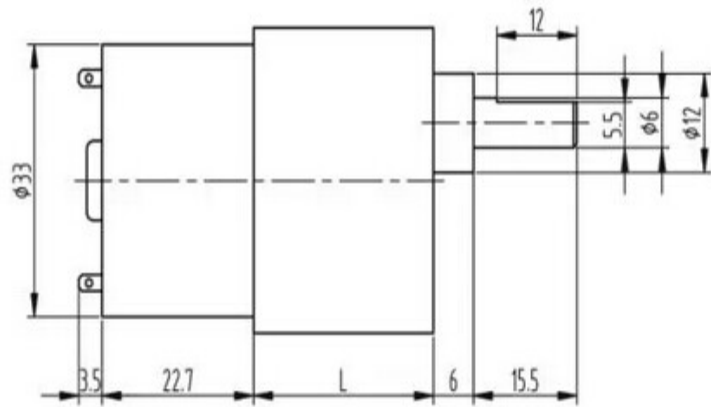

## Specifications

- Rated Voltage: DC 12V
- No load speed: 319rpm
- No Load Current: 100mA
- load torque: 0.28kg.cm
- load Speed: 255rpm
- load Current: 170mA
- load out put: 0.8w
- Stall torque: 1.1kg.cm
- Stall Current: 1.2kg.cm
- Ratio: 18.8