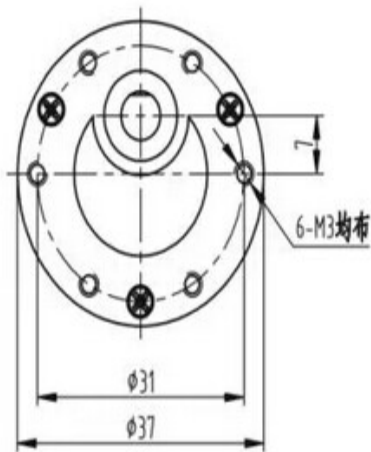

## Specifications

- Rated Voltage: DC 12V
- No load speed: 319rpm
- No Load Current: 100mA
- load torque: 0.28kg.cm
- load Speed: 255rpm
- load Current: 170mA
- load out put: 0.8w
- Stall torque: 1.1kg.cm
- Stall Current: 1.2kg.cm
- Ratio: 18.8