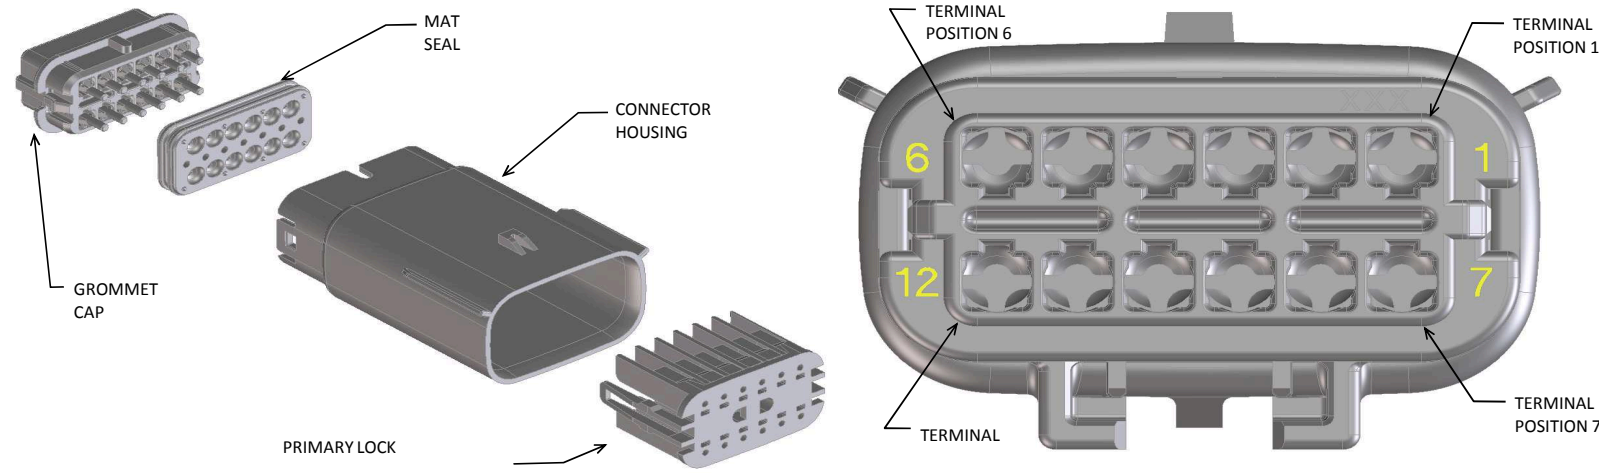

MX150 2X6 BLADE SEALED ASSY MAT SEAL
BOM AND PIN OUT SHEET

ABBREVIATION	DESCRIPTION	COLOR	MATERIAL
A-BLK	HOUSING, KEYING OPTION A	BLACK	SPS/NYLON GF20
B-LG	HOUSING, KEYING OPTION B	LIGHT GRAY	SPS/NYLON GF20
C-BR	HOUSING, KEYING OPTION C	BROWN	SPS/NYLON GF20
D-GR	HOUSING, KEYING OPTION D	GREEN	SPS/NYLON GF20
A-YL	HOUSING, KEYING OPTION A	YELLOW	SPS/NYLON GF20
C-DG	HOUSING, KEYING OPTION C	DARK GRAY	SPS/NYLON GF20
D-SG	HOUSING, KEYING OPTION D	STONE GRAY	SPS/NYLON GF20
GCP	GROMMET CAP (PLUGGED)	BLACK	SPS/NYLON GF20
PLR	PLR	NATURAL	SPS/NYLON GF20
M-R	MAT SEAL	RUST RED	INHERENTLY LUBRICATED SILICONE
M-B	MAT SEAL	ROYAL BLUE	INHERENTLY LUBRICATED SILICONE

FOR ADDITIONAL INFORMATION SEE SD-33482-001