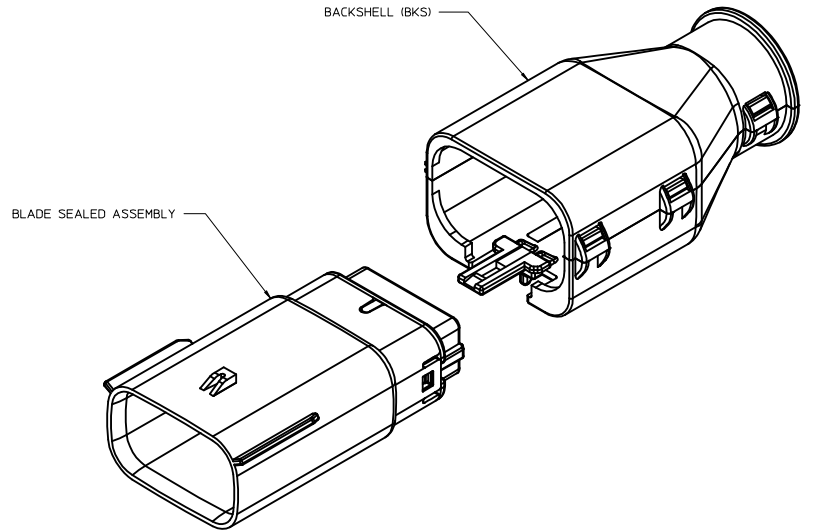

2X3

2X4

2X6

BACKSHELL CUSTOMER MODEL NUMBER LEGEND

- 34950-XXXX
- CUSTOMER MODEL COMPONENTS
 - 0 - BACKSHELL ONLY
 - 1 - BACKSHELL & MX150 HOUSING KEY A ASSEMBLY
 - 2 - BACKSHELL & MX150 HOUSING KEY B ASSEMBLY
 - 3 - BACKSHELL & MX150 HOUSING KEY C ASSEMBLY
 - 4 - BACKSHELL & MX150 HOUSING KEY D ASSEMBLY
 - BACKSHELL FEATURES
 - 1 - WITH RIBS
 - 2 - WITHOUT RIBS
 - MX150 CIRCUIT SIZE 04, 06, 08, 12, 16, 20