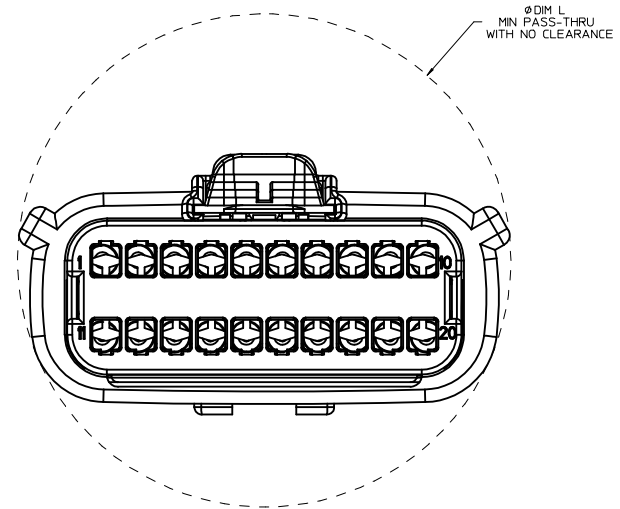

SHEET DESCRIPTION

BLADE SEALED ASSEMBLY

CHARTED DIMENSIONS

DESCRIPTION	DIMENSIONS				
	A	B	C	D	E
2X2	15.54	1.75	24.40	54.45	22.23
2X3 STANDARD	19.04	3.50	26.21	54.45	22.23
2X3 LENGTHENED	19.04	3.50	26.21	56.45	22.23
2X4	22.54	1.75	27.21	54.45	22.23
2X6	29.54	1.75	32.27	54.45	22.23
2X8	36.54	1.75	38.88	54.45	22.23
2X10	43.64	1.75	45.65	54.45	22.05

OPTIONAL LASER MARKING ON THIS SURFACE SEE NOTE 3g.

PRIMARY LOCK REINFORCEMENT (PLR) SHOWN IN PRE-STAGED POSITION
SECTION W-W

PRIMARY LOCK REINFORCEMENT (PLR) SHOWN IN FINAL-LOCK POSITION
SECTION V-V

ENTER DESCRIPTION IEC NO: UAU2017-0031 DRWINGL/04 CHKD: APPR:KEKOSKI	2016/08/16 2016/09/01	QUALITY SYMBOLS ∇=0 ∇=0.10 ∇=0.2	GENERAL TOLERANCES (UNLESS SPECIFIED)		DIMENSION STYLE MM ONLY	SCALE 3:1	DESIGN UNITS METRIC	THIRD ANGLE PROJECTION			
			m/m	INCH	DRAWN BY APROFF/ITT	DATE 2014/04/28	TITLE MX150 BLADE DUAL ROW SEALED ASSEMBLY MAT SEAL				
			DRAFT WHERE APPLICABLE MUST REMAIN WITHIN DIMENSIONS		MATERIAL NO. SEE NOTE 2a.	CHECKED BY KBORUSZEWSKI	DATE 2014/04/29	DOCUMENT NO. SD-33482-0001			
			ANGULAR ± 1°		APPROVED BY VKOSHY	DATE 2014/05/14	SHEET NO. 5 OF 9				

THIS DRAWING CONTAINS INFORMATION THAT IS PROPRIETARY TO MOLEX INCORPORATED AND SHOULD NOT BE USED WITHOUT WRITTEN PERMISSION

SHEET DESCRIPTION

SYSTEM PACKAGING

CHARTED DIMENSIONS

CKT	BLADE CONFIGURATION	RECEPTACLE CONFIGURATION	DIMENSIONS	
			K	L
2X2	STANDARD	W/O CLIPSLOT	72.78	28.00
		W/ CLIPSLOT	72.78	28.50
		LENGTHENED	77.21	28.00
2X3	STANDARD	W/O CLIPSLOT	72.78	28.00
		W/ CLIPSLOT	72.78	30.50
		LENGTHENED	74.79	28.00
2X4	STANDARD	W/O CLIPSLOT	72.78	29.50
		W/ CLIPSLOT	72.78	31.50
2X6	STANDARD	W/O CLIPSLOT	72.79	35.58
		W/ CLIPSLOT	72.79	35.58
2X8	STANDARD	W/O CLIPSLOT	72.67	42.25
		W/ CLIPSLOT	72.67	42.25
2X10	STANDARD	STANDARD	72.78	49.05