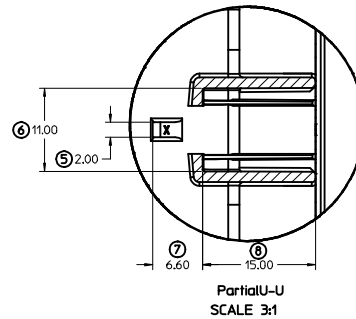

SHEET DESCRIPTION

BLADE SEALED ASSEMBLY

CHARTED DIMENSIONS

DESCRIPTION	DIMENSIONS				
	A	B	C	D	E
2X2	15.54	1.75	24.40	54.45	22.23
2X3 STANDARD	19.04	3.50	26.21	54.45	22.23
2X3 LENGTHENED	19.04	3.50	26.21	56.45	22.23
2X4	22.54	1.75	27.21	54.45	22.23
2X6	29.54	1.75	32.27	54.45	22.23
2X8	36.54	1.75	38.88	54.45	22.23
2X10	43.64	1.75	45.65	54.45	22.05

OPTIONAL LASER MARKING ON THIS SURFACE SEE NOTE 3g.

PRIMARY LOCK REINFORCEMENT (PLR) SHOWN IN PRE-STAGED POSITION
SECTION W-W