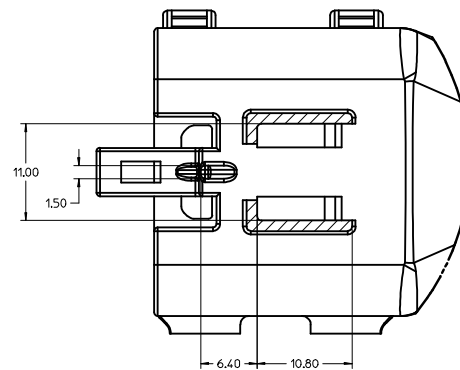

SHEET DESCRIPTION

BACKSHELL

Partial Z-Z
SCALE 35:1

ENTER DESCRIPTION EC NO: UAU2017-0031 DRAWING: 104 CHKD: APPR:KDEKOSKI 2016/08/16 2016/09/01	QUALITY SYMBOLS ∇=0 ∇=0 ∇=0	GENERAL TOLERANCES (UNLESS SPECIFIED) mm INCH 4 PLACES ± --- ± --- 3 PLACES ± --- ± --- 2 PLACES ± 0.10 ± --- 1 PLACE ± 0.2 ± --- 0 PLACE ± --- ± ---	DIMENSION STYLE MM ONLY	SCALE 3.5:1	DESIGN UNITS METRIC	THIRD ANGLE PROJECTION	
	DRAWN BY DATE APPROFFITT 2014/04/28	CHECKED BY DATE KBORUSZEWSKI 2014/04/29	APPROVED BY DATE VKOSHY 2014/05/14	MATERIAL NO. SEE NOTE 2a.	DOCUMENT NO. SD-33482-0001	SHEET NO. 8 OF 9	TITLE MX150 BLADE DUAL ROW SEALED ASSEMBLY MAT SEAL
	DRAFT WHERE APPLICABLE MUST REMAIN WITHIN DIMENSIONS	THIS DRAWING CONTAINS INFORMATION THAT IS PROPRIETARY TO MOLEX INCORPORATED AND SHOULD NOT BE USED WITHOUT WRITTEN PERMISSION					
	SIZE 1